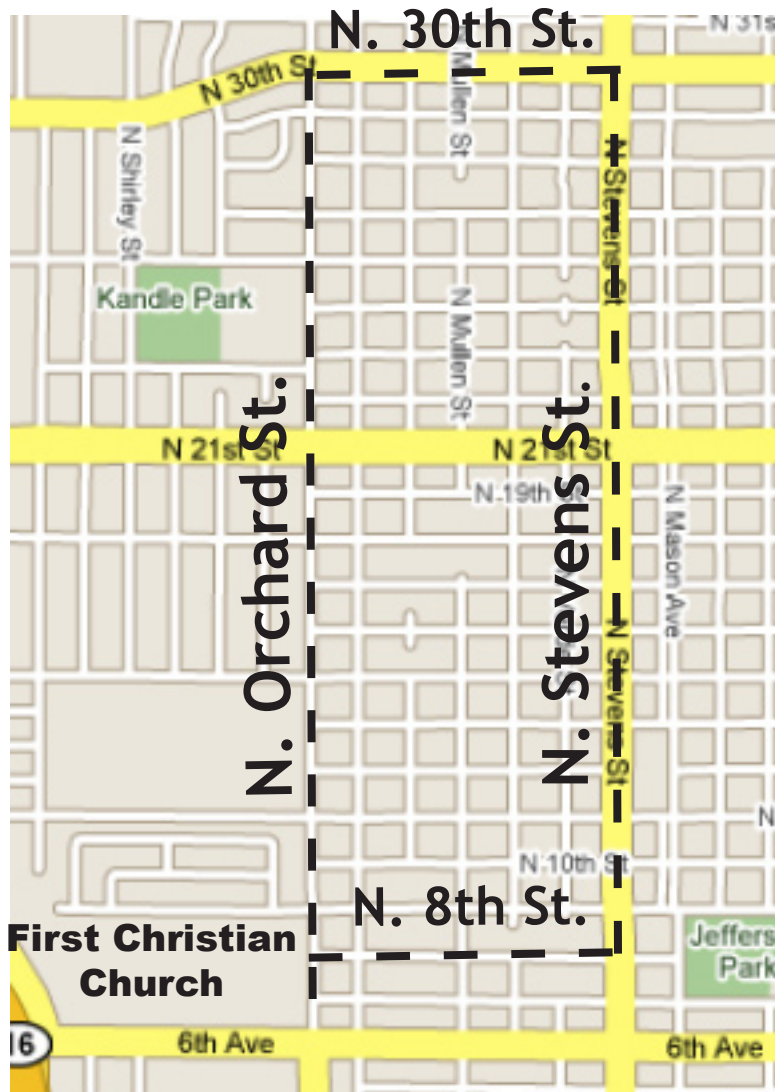

2009 Hunger Walk Route Map

5 K

START AT FIRST CHRISTIAN CHURCH, ON THE CORNER OF 6TH AND ORCHARD
WALK NORTH ON ORCHARD TO 30TH
TURN RIGHT ON 30TH TO STEVENS
RIGHT ON 8TH TO ORCHARD
LEFT ON ORCHARD TO FIRST CHRISTIAN CHURCH

2009 Hunger Walk Route Map

10 K

START AT FIRST CHRISTIAN CHURCH, ON THE CORNER OF 6TH AND ORCHARD
WALK NORTH ON ORCHARD TO 30TH
TURN RIGHT ON 30TH TO UNION
RIGHT ON 13TH TO PROCTOR
WALK NORTH ON PROCTOR TO 30TH, THEN SOUTH ON PROCTOR TO 9TH
RIGHT ON 9TH TO ORCHARD
LEFT ON ORCHARD TO FIRST CHRISTIAN CHURCH